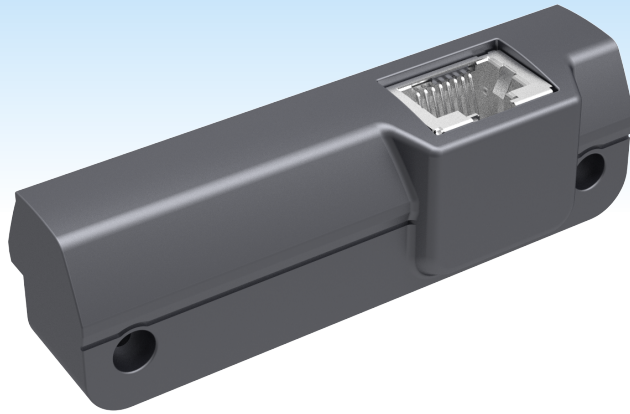

E7453-RJ45

Product Features:

- Compatible with UW55 Series Tablet PCs
- RJ45

Specification:

Dimensions	71*22*21 mm
Weight	19 g
Port	/
Power Input	/
Certification	/